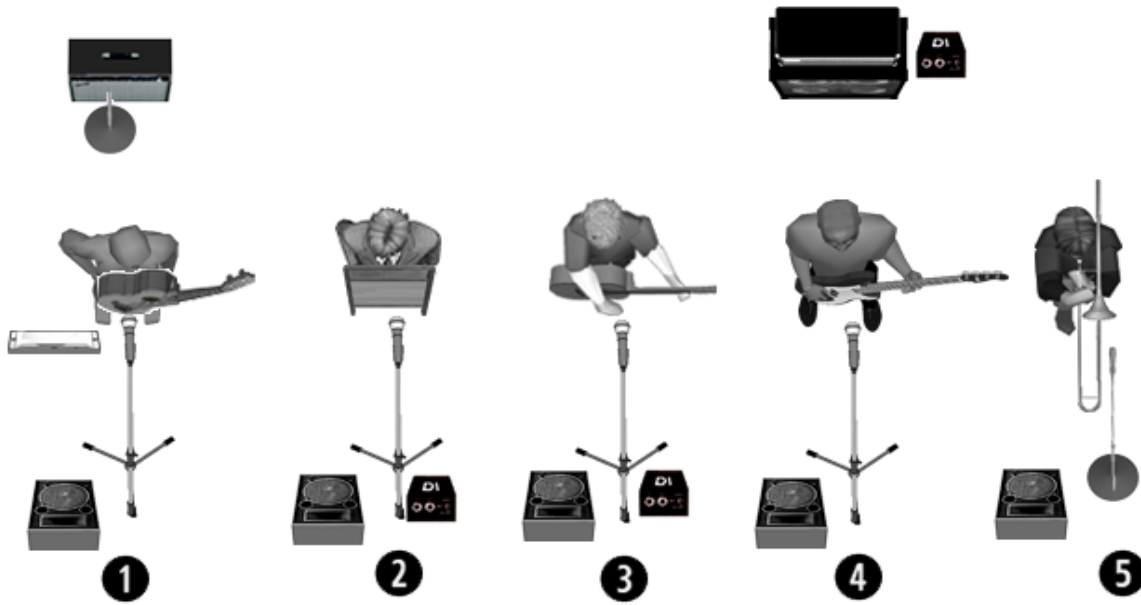

Possum Holler Glee Club

1. Instrument Mic on Amp for Ukulele, Vocal Mic for Harmonica, Monitor Wedge

2. DI for Washboard, Vocal Mic, Monitor Wedge

3. DI for Guitar, Vocal Mic, Monitor Wedge

4. DI for Bass amp, Vocal Mic, Monitor Wedge

5. Instrument Mic for Trombone, Monitor Wedge